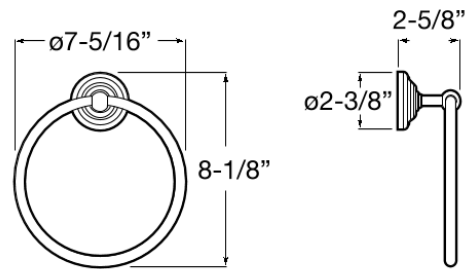

**CARMEN**

**Towel ring**

**DIMENSIONS**

Length	185 mm
Width	66 mm
Height	204 mm

**COLOURS AND FINISHES**

**TECHNICAL DRAWINGS**

**FEATURES**

Towel ring.

Finish: Polished

Installation type: Wall-mounted

Material: Metal

Shape: Ring