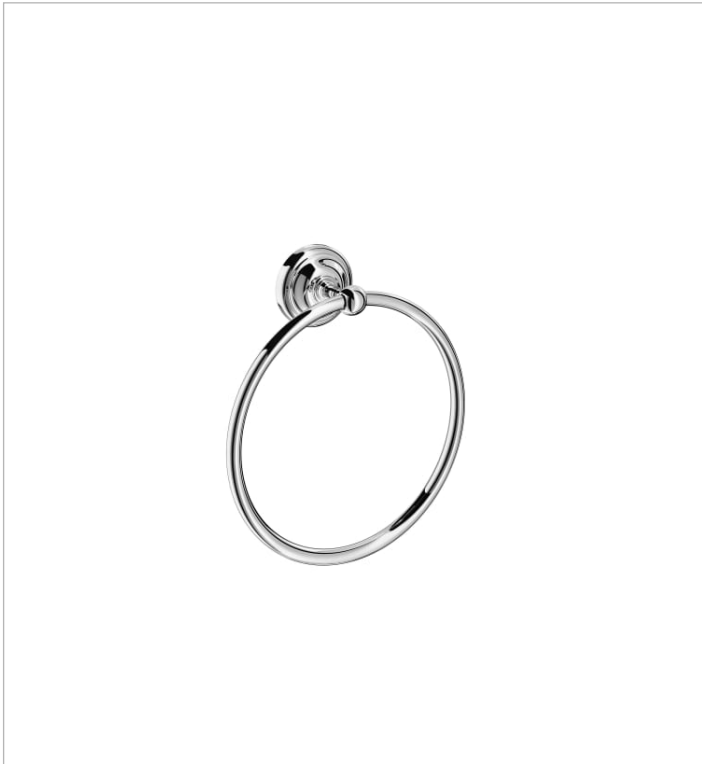

**CARMEN**

**Towel ring**

**DIMENSIONS**

Length	185 mm
Width	66 mm
Height	204 mm

**COLOURS AND FINISHES**

**TECHNICAL DRAWINGS**

**FEATURES**

Towel ring.

Finish: Polished

Installation type: Wall-mounted

Material: Metal

Shape: Ring

## Carmen

Carmen is a tribute to one of Roca's most iconic basins of the 1940s, which comes back with a clear vintage character to become a vitreous china and furniture collection with the latest innovations in the design of bathroom spaces.